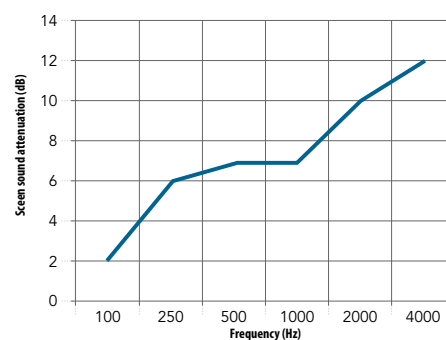

Reakce na oheň
B-s1,d0
Dle normy EN 13501-1

Recyklovatelnost
Plně recyklovatelná kamenná vlna

Čištění

- Rám: vysavačem, vlhkým hadříkem a pěnou pod nízkým tlakem
- Plátno: vysavačem, vlhkým hadříkem a práním v běžném pracím cyklu v pračce do 70 stupňů

Vnitřní ovzduší
Stropní produkty Rockfon jsou klasifikovány ve třídě E1 podle normy EN 13964 (EN 717-1).

Hygiena
Kamenná vlna nepředstavuje potravu pro mikroorganismy

Nezávadnost materiálů
Všechny materiály použité v produktech Rockfon jsou prověřené podle seznamu zakázaných látek podle nařízení REACH a neobsahují látky vzbuzující mimořádné obavy (SVHC). Vlákna kamenné vlny Rockfon splňují nařízení EU o bezpečných vláknech a jsou certifikována Evropskou certifikační komisí pro minerální vlnu EUCEB.