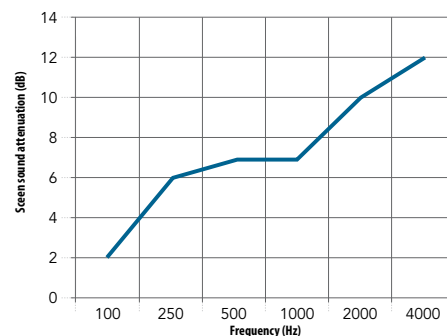

Reakce na oheň
B-s1,d0
Dle normy EN 13501-1

Vnitřní ovzduší
Stropní produkty Rockfon jsou klasifikovány ve třídě E1 podle normy EN 13964 (EN 717-1).

Čištění

- Rám: vysavačem, vlhkým hadříkem a pěnou pod nízkým tlakem
- Plátno: vysavačem, vlhkým hadříkem a praním v běžném pracovním cyklu v pračce do 70 stupňů

Nezávadnost materiálů
Všechny materiály použité v produktech Rockfon jsou prověřené podle technického kontrolního seznamu A20 a seznamu zakázaných látek podle nařízení REACH a neobsahují látky vzbuzující mimořádné obavy (SVHC). Vlákna kamenné vlny Rockfon splňují nařízení EU o bezpečných vláknech a jsou certifikována Evropskou certifikační komisí pro minerální vlnu EUCEB.

Hygiena
Kamenná vlna nepředstavuje potravu pro mikroorganismy

Recyklovatelnost
Plně recyklovatelná kamenná vlna