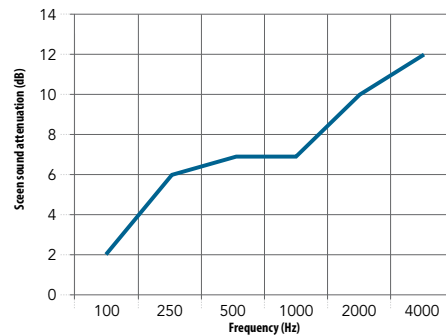

Reakce na oheň

B-s1,d0

Dle normy EN 13501-1

Čištění

- Rám: vysavačem, vlhkým hadříkem a pěnou pod nízkým tlakem
- Plátno: vysavačem, vlhkým hadříkem a praním v běžném pracím cyklu v pračce do 70 stupňů

Hygiena

Kamenná vlna nepředstavuje potravu pro mikroorganismy

Recyklovatelnost

Plně recyklovatelná kamenná vlna

Vnitřní ovzduší

Stropní produkty Rockfon jsou klasifikovány ve třídě E1 podle normy EN 13964 (EN 717-1).

Nezávadnost materiálů

Všechny materiály použité v produktech Rockfon jsou prověřené podle seznamu zakázaných látek podle nařízení REACH a neobsahují látky vzbuzující mimořádné obavy (SVHC). Vlákna kamenné vlny Rockfon splňují nařízení EU o bezpečných vláknech a jsou certifikována Evropskou certifikační komisí pro minerální vlnu EUCEB.