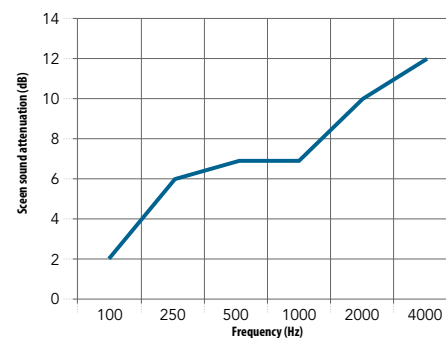

Reakce na oheň
B-s1,d0
Dle normy EN 13501-1

Recyklovatelnost
Plně recyklovatelná kamenná vlna

Čištění

- Rám: vysavačem, vlhkým hadříkem a pěnou pod nízkým tlakem
- Plátno: vysavačem, vlhkým hadříkem a praním v běžném pracím cyklu v pračce do 70 stupňů

Vnitřní ovzduší
Stropní produkty Rockfon jsou klasifikovány ve třídě E1 podle normy EN 13964 (EN 717-1).

Hygiena
Kamenná vlna nepředstavuje potravu pro mikroorganismy

Nezávadnost materiálů
Všechny materiály použité v produktech Rockfon jsou prověřené podle seznamu zakázaných látek podle nařízení REACH a neobsahují látky vzbuzující mimořádné obavy (SVHC). Vlákna kamenné vlny Rockfon splňují nařízení EU o bezpečných vláknech a jsou certifikována Evropskou certifikační komisí pro minerální vlnu EUCEB.